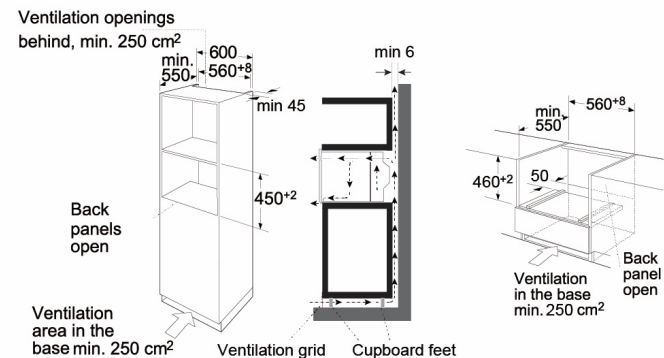

SPECIFICATION

PRODUCT MEASUREMENT

Overall Dimension W594 x D568 x H454 mm.

Net Weight 32.0 Kg.

PACKAGING MEASUREMENT

Overall Dimension W560 x D550 x H450 mm

Gross Weight 36.0 Kg.

INSTALLATION REQUIREMENT

Counter-Top Cutting Size W700 x D670x H550 mm

IMPORTANT SAFTY INFORMATION

Power Supply 220-240V / 50Hz.

Nominal Power 3.0 kW

Required Electric Cable 3 x 2.5 mm² (THW)

ISOMETRIC VIEW

Note: There should be gap above the oven.