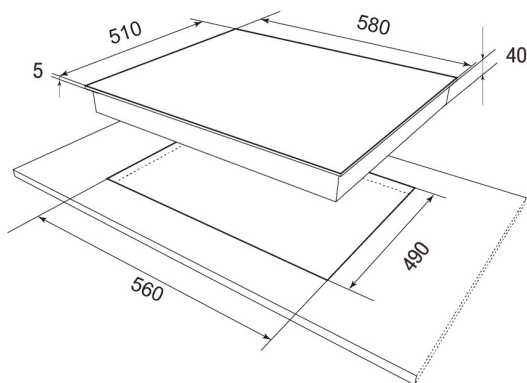

MADE IN ITALY

FEATURES

- 60 cm. built in ceramic hob
- High quality EUROKERA ceramic glass.
- 4 E.G.O. cooking zones :
 - Front left : Hi-light burner \varnothing 180 mm. / 1.8 kW.
 - Rear left : Hi-light burner \varnothing 140 mm. / 1.2 kW.
 - Front right : Hi-light burner \varnothing 140 mm. / 1.2 kW.
 - Rear right : Hi-light with double ring burner \varnothing 120/210 mm. / 0.75/2.2 kW.
- Touch control.
- 9 power levels heat setting with power booster
- Cooking timer 0-99 minutes independent and adjustable timer each zone.
- "H" residual heat indicator : Show that the hob is still hot after finished cooking time.
- Child safety lock : Prevent accidental change in hob setting
- Made in Italy

ISOMETRIC VIEW

CERAMIC HOB VRH6264

BUILT-IN CERAMIC HOB
60 cm. | TOUCH CONTROL

EAN
8858787030701

PRICE
THB 23,000.00

Unit price in THB is inclusive of 7% VAT.

SPECIFICATION

PRODUCT MEASUREMENT

Overall Dimension W580 x D510 x H40 mm.

Net Weight 8.91 Kg.

PACKAGING MEASUREMENT

Overall Dimension W675 x D595 x H130 mm.

Gross Weight 10.54 Kg.

INSTALLATION REQUIREMENT

Counter-Top Cutting Size W560 x D490 mm.

IMPORTANT SAFTY INFORMATION

Power Supply 220-240V / 50Hz.

Nominal Power 6.4 kW

Size of wire (THW) THW 3 x 6 sq.mm

This appliance must be properly grounded